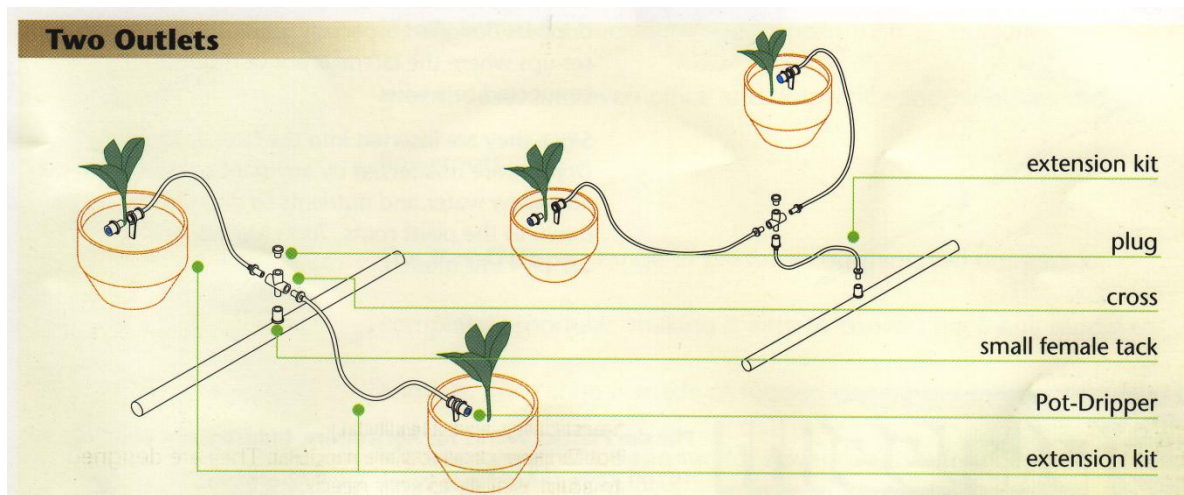

ILLUSTRATIONS OF VARIANT SETS AND APPLICATIONS

For more products and catalog, visit our website: www.rain-tal.com