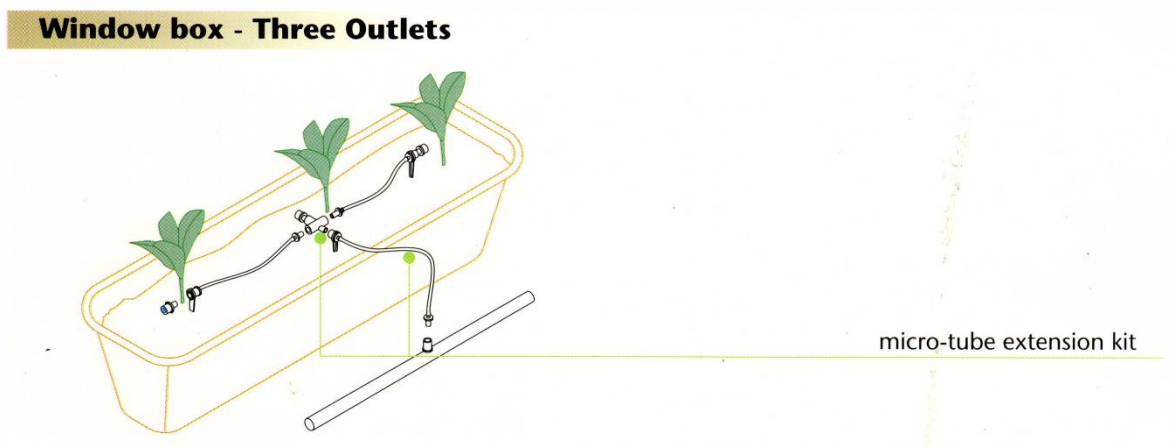

ILLUSTRATIONS OF VARIANT SETS AND APPLICATIONS

For more products and catalog, visit our website: www.rain-tal.com