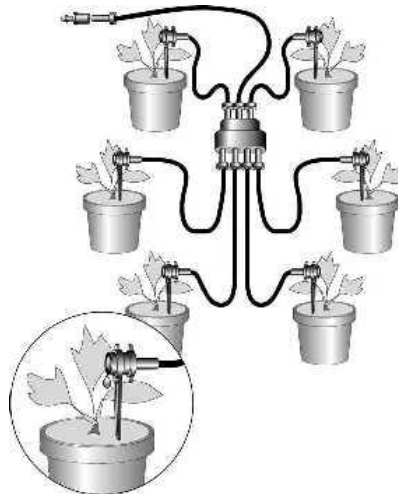

ILLUSTRATIONS OF VARIANT SETS AND APPLICATIONS

For more products and catalog, visit our website: www.rain-tal.com